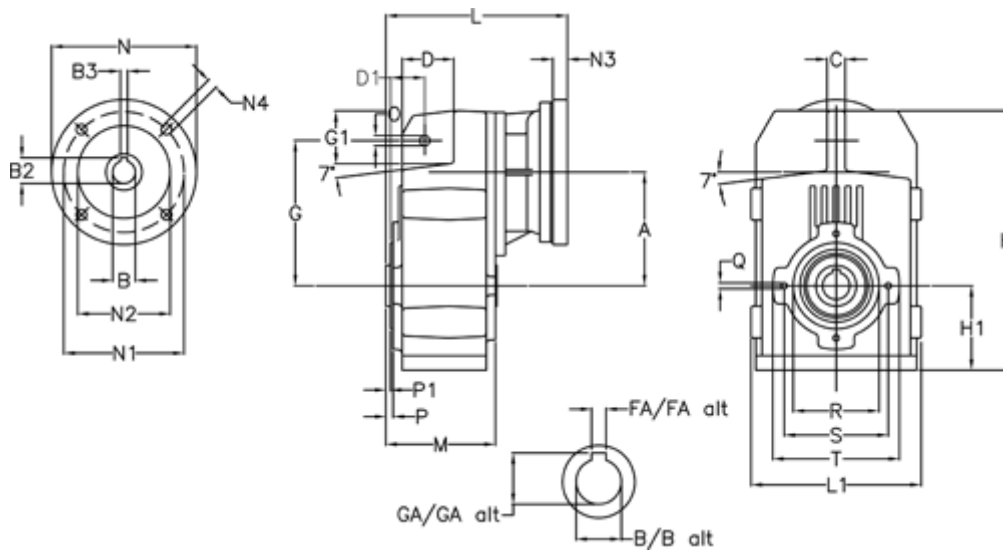

Data Sheet

Article number: 29560101153220
 Description: Shaft mounted gear
 A102H25-11,5-P63B5

Measures

A = 112.50	FA = 8	M = 100.5	Q = M8x12
B = 25	G = 140	N = 140	R = 80
B1 = 11	G1 = 51.0	N1 = 115	S = 100
B2 = 12.8	GA = 28.3	N2 = 95	T = 120
B3 = 4	H = 251.0	N4 = M8x19	
C = 20	H1 = 84.0	O = 11	
D = 47.5	L = 185.5	P = 4.5	
D1 = 35.0	L1 = 170	P1 = 3.0	